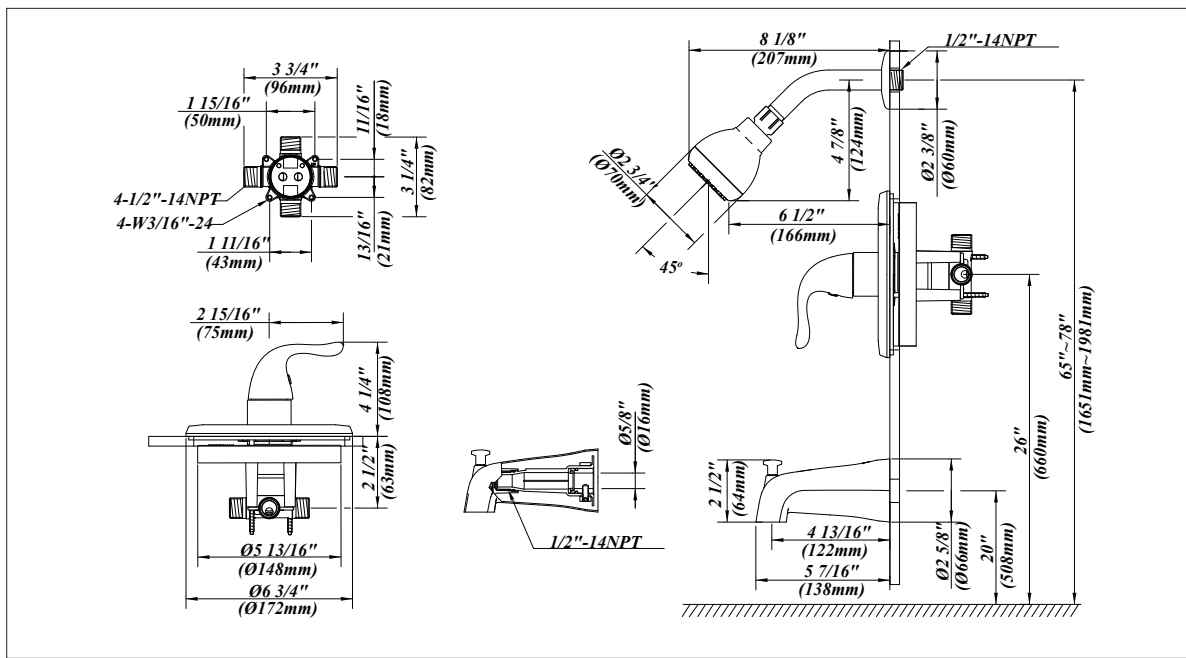

Single Handle Tub & Shower Faucet

No.	Name	Part No.
1	Index Button	A66D568
2	Metal Handle Assembly	A66E659
3	Screw Set(3/16" -24 * 4 " L)	A608563
	Screw Set(ORB)	A608564
4	Escutcheon Assembly	A667915
5	Sleeve	A103322
6	Retainer Nut	A103310-Z
7	Washerless Cartridge Assembly	A507975
8	Shower Arm Flange	A019001-S
9	Shower Arm	A020002-S
10	Shower Head	S1213300
11	Tub Spout with Diverter	A118011