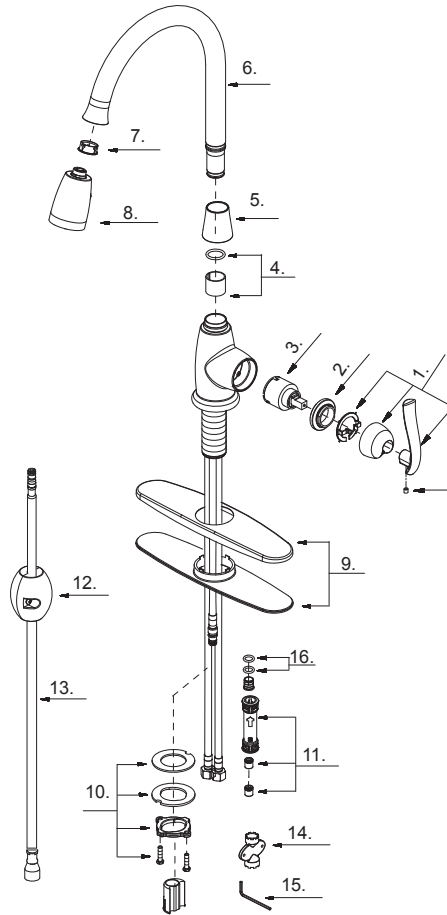

- P4B-151C** **P4B-151SS**
 P4B-151ORB

Single Handle Pulldown Kitchen Faucet

Product Spec Sheet

FEATURES & BENEFITS

- This Product Contains Less Than 0.25% Weighted Average Lead Content On Wetted Surfaces
- Metal Lever Handle
- Ceramic Cartridge
- Optional Deck Plate Included
- Max Flow Rate 1.8 gpm (6.8 L/min) at 60 psi (ASME A112.18.1M/A112.18.1)

TEL: 855-806-0688

FAX: 845-350-4043

Visit Our Web Site : www.plumb4orce.com

P4B-151C **P4B-151SS**

P4B-151ORB

Single Handle Pulldown Kitchen Faucet

No.	Name	Part No.
1	Metal Handle Assembly	A66E577
2	Locking Nut	A104333
3	Ceramic Disc Cartridge	A507348N
4	Spout Seal Kit	A66D509
5	Spout Base	A000092
6	Spout	A139893
7	Hose Guide	A126048KP
8	Hand Spray w/Check Valve	A523178W-54
9	Cover Plate & Putty Plate	A66F105NP
10	Mounting Hardware Assembly	A663134
11	Hose Adaptor Assembly	A663123N
12	Weight	A504713
13	Spray Hose	A515111W
14	Aerator Wrench (18.5 * 16.5 * 42 * 43 mm)	A031237GR
15	Wrench (H 2.5 * 19 mm L * 53 mmL)	A031000NI