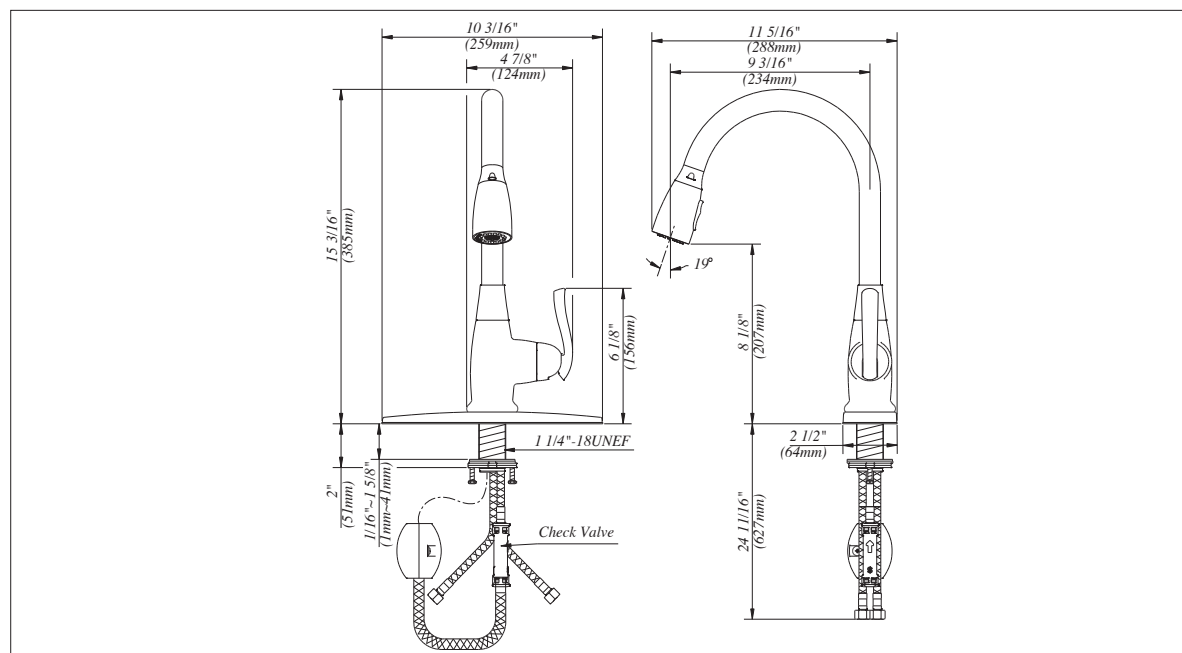

- P4B-151C** **P4B-151SS**
 P4B-151ORB

Single Handle Pulldown Kitchen Faucet

Product Spec Sheet

FEATURES & BENEFITS

- This Product Contains Less Than 0.25% Weighted Average Lead Content On Wetted Surfaces
- Metal Lever Handle
- Ceramic Cartridge
- Optional Deck Plate Included
- Max Flow Rate 1.8 gpm (6.8 L/min) at 60 psi (ASME A112.18.1M/A112.18.1)

TEL: 855-806-0688

FAX: 845-350-4043

Visit Our Web Site : www.plumb4orce.com

P4B-151C **P4B-151SS**

P4B-151ORB

Single Handle Pulldown Kitchen Faucet

No.	Name	Part No.
1	Metal Handle Assembly	A66E577
2	Locking Nut	A104333
3	Ceramic Disc Cartridge	A507348N
4	Spout Seal Kit	A66D509
5	Spout Base	A000092
6	Spout	A139893
7	Hose Guide	A126048KP
8	Hand Spray w/Check Valve	A523178W-54
9	Cover Plate & Putty Plate	A66F105NP
10	Mounting Hardware Assembly	A663134
11	Hose Adaptor Assembly	A663123N
12	Weight	A504713
13	Spray Hose	A515111W
14	Aerator Wrench (18.5 * 16.5 * 42 * 43 mm)	A031237GR
15	Wrench (H 2.5 * 19 mm L * 53 mmL)	A031000NI