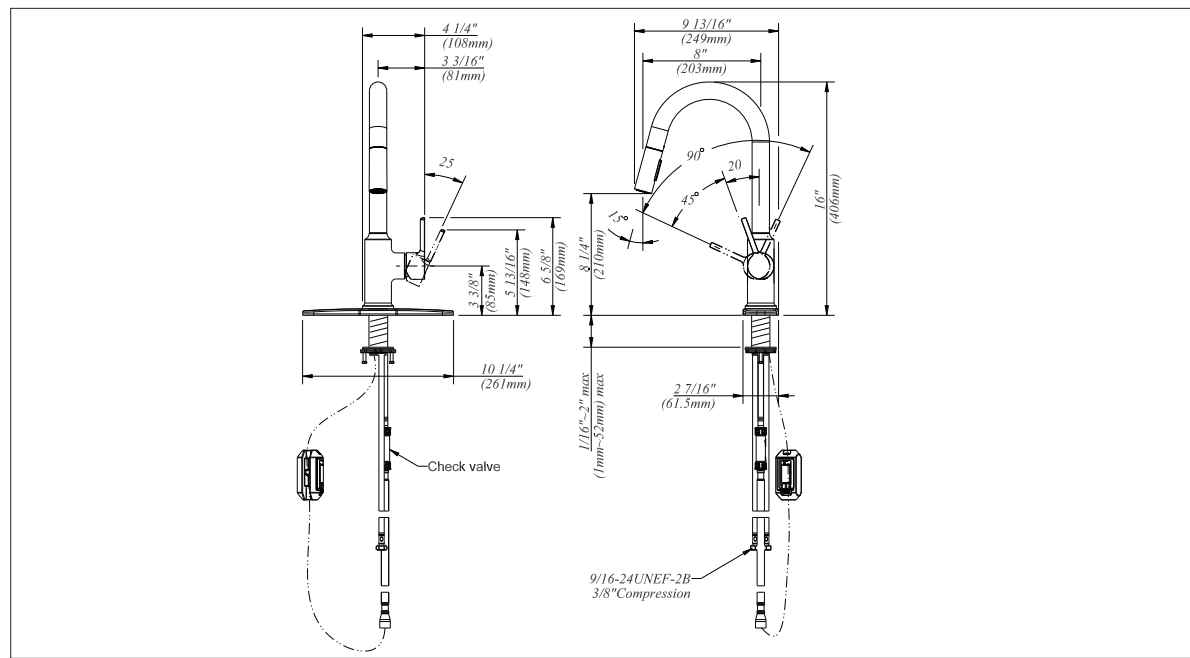

□ **P4H-151C** □ **P4H-151SS**

Single Handle Pulldown Kitchen Faucet

Product Spec Sheet

FEATURES & BENEFITS

- This Product Contains Less Than 0.25% Weighted Average Lead Content On Wetted Surfaces
- Ceramic Cartridge
- Metal Lever Handle
- Optional Deck Plate Included
- Max Flow Rate 1.75 gpm (6.6 L/min) at 60 psi

FAX: 845-350-4043

Visit Our Web Site : www.plumb4orce.com

Single Handle Pulldown Kitchen Faucet

No.	Name	Part No.
1	Screw & Plug	A66D558
2	Metal Handle	A079086
3	Handle Trim Cap	A103121
4	Adjusting Ring	A104332
5	Ceramic Disc Cartridge	A507906N-31
6	Cover Plate Assembly	A667003-S
7	Hose Adapter	A663123N
8	Pull-Down Spray Head	A568009N
9	Spray Hose	A515111W
10	Weight	A504103ZN
11	Mounting Hardware	A60317