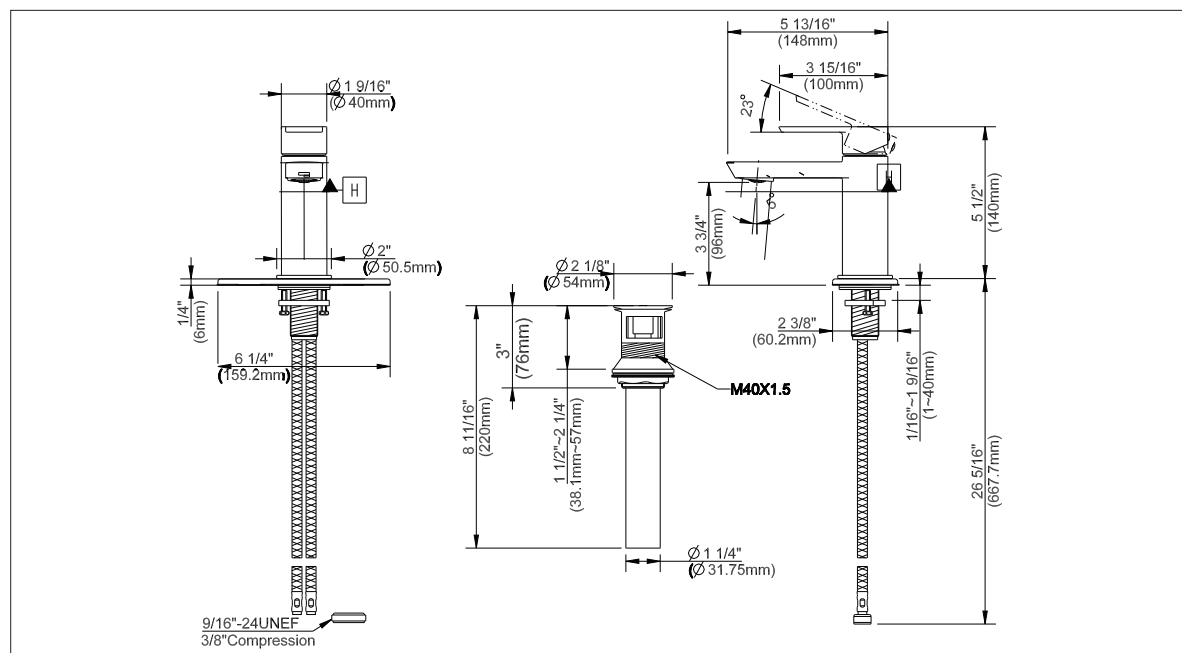

- * NSF/ANSI/CAN 61 – Sec. 9: Q≤1
- * NSF/ANSI/CAN 372
- * IAPMO/cUPC
- * CA AB1953

NSF/ANSI/CAN 372
NSF/ANSI/CAN 61.9.0.1

Product Spec Sheet

TEL: 855-806-0688

FAX: 845-350-4043

Visit Our Web Site : www.plumb4orce.com

P4H-550C **P4H-550BN**

P4H-550MB

Single Handle Lavatory Faucet

No.	Name	Part No.
1	Metal Handle	A069499
2	Screw & Plug	A66D806
3	Trim Cap	A103060
4	Locking Nut	A104075
5	Adaptor Assembly	A66G564W
6	Ceramic Disc Cartridge	A507084N
7	Cover Plate Assembly	A663082P-S
8	Base Assembly	A66F607-Z
9	Mounting Hardware	A663221-H
10	Aerator 1.2gpm	A553055N
11	50/50 Push Pop-up	A505219-P
12	Wrench (H2.5 * 19 mm L * 53mmL)	A031000NI